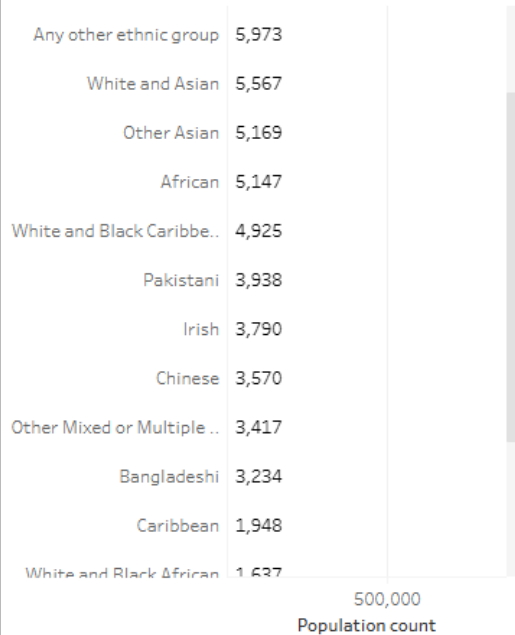

APPENDIX B

Percentage of resident population by age and ethnic group in Leicestershire, 2021

Percentage of the resident population from an ethnic group other than white by Middle Layer Super Output Area (MSOA) in Leicestershire, 2021

Resident population count by detailed ethnic group in Leicestershire, 2021

Figure 1- Ethnicity variation across Leicestershire

This page is intentionally left blank