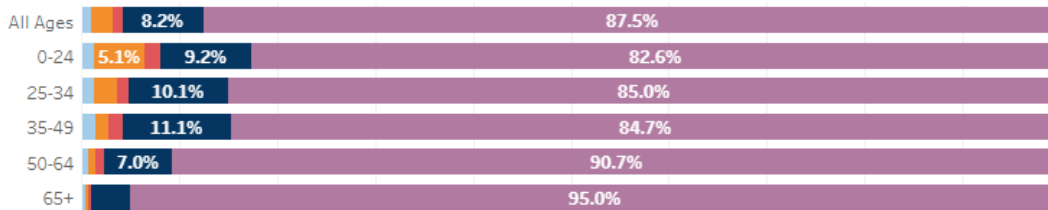

APPENDIX B

Percentage of resident population by age and ethnic group in Leicestershire, 2021

Percentage of the resident population from an ethnic group other than white by Middle Layer Super Output Area (MSOA) in Leicestershire, 2021

Resident population count by detailed ethnic group in Leicestershire, 2021

Figure 1- Ethnicity variation across Leicestershire

This page is intentionally left blank