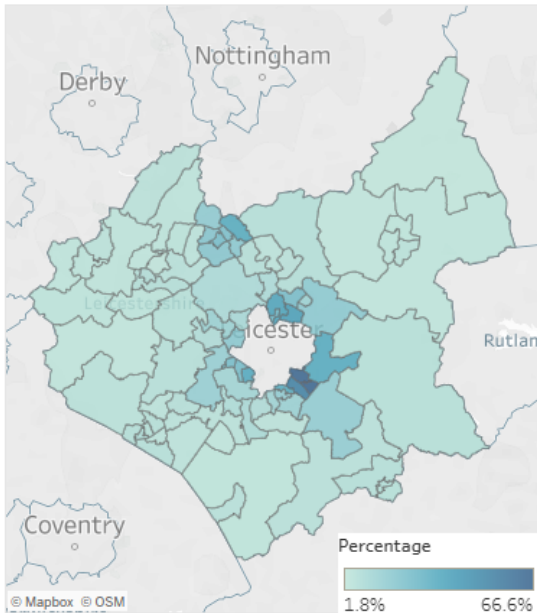

APPENDIX B

Percentage of resident population by age and ethnic group in Leicestershire, 2021

Percentage of the resident population from an ethnic group other than white by Middle Layer Super Output Area (MSOA) in Leicestershire, 2021

Resident population count by detailed ethnic group in Leicestershire, 2021

Figure 1- Ethnicity variation across Leicestershire

This page is intentionally left blank